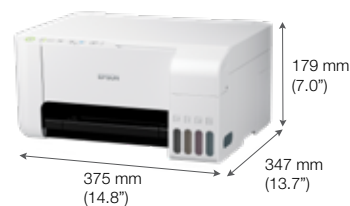

Dimensions & Weight

L3116/L3156

Weight: 3.9 kg / 8.6 lbs

#1
Black Text

#2
Black Text
and graphics

#3
Photo 4R
(4" x 6")

² When printed on Epson Premium Glossy Photo Paper.

³ Borderless printing is supported up to 4R (4" x 6"), otherwise 3 mm top, left, right, bottom.

⁴ Default mode in accordance with ISO7779 for MFPs.

Dealer's Stamp

Information correct at time of printing.
Printed April 2019.

Designed to support the Sustainable Development Goals (SDGs) set by the UN

EPSON INDIA PVT. LTD.

12th Floor, The Millenia, Tower A, No.1,
Murphy Road, Ulsoor, Bangalore - 560 008.
Tel: 080-4566 5000 Fax: 080-4566 5005

Regional Offices:

Ahmedabad - 3314 8500/01, Chennai - 3967 7500, Cochin - 4012 315, Coimbatore - 98942 19200,
Kolkata - 4603 4714/15/29/30, Mumbai - 3079 8200, New Delhi - 3312 0300, Pune - 3028 6000/05,
Hyderabad - 4857 0032, Jaipur - 78699 11699

Epson Helpline: For product info or service- 1800 425 0011
For service - 1800 123 001 600 (9AM - 6PM) (Mon - Sat)

www.epson.co.in